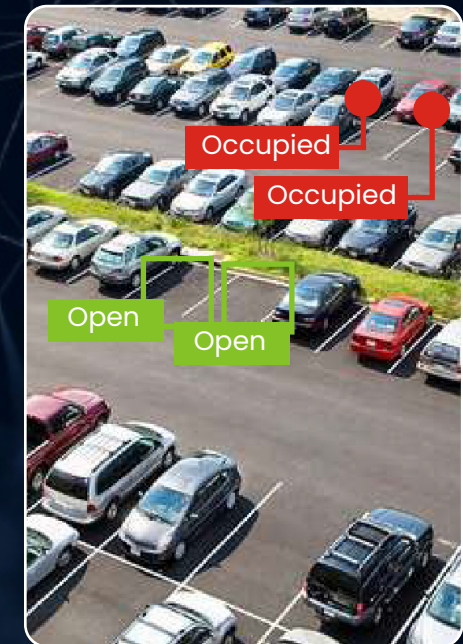

Parking Management

Comprehensive solution with accurate vehicle counting, optimizing space utilization, and improving traffic flow.